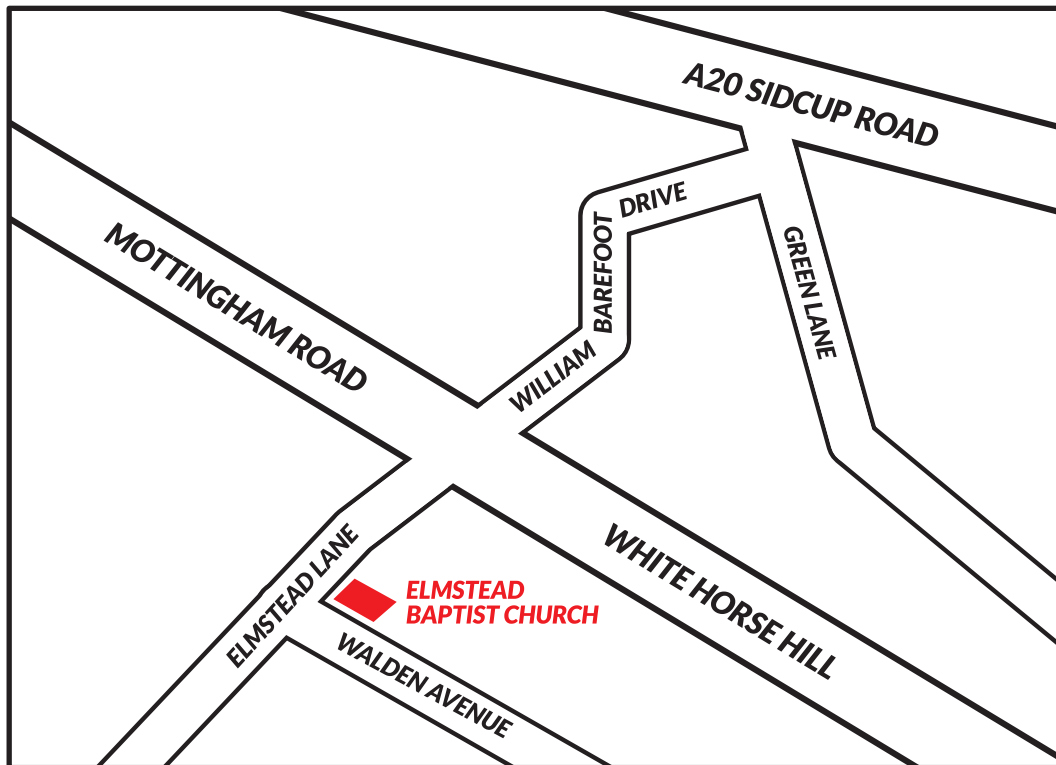

Coffee Cup

*on Thursdays (except school holidays)
between 10am and 12noon at Elmstead Baptist Church*

Elmstead Lane, Chislehurst, BR7 5EW

Delicious cake and a drink for only £2